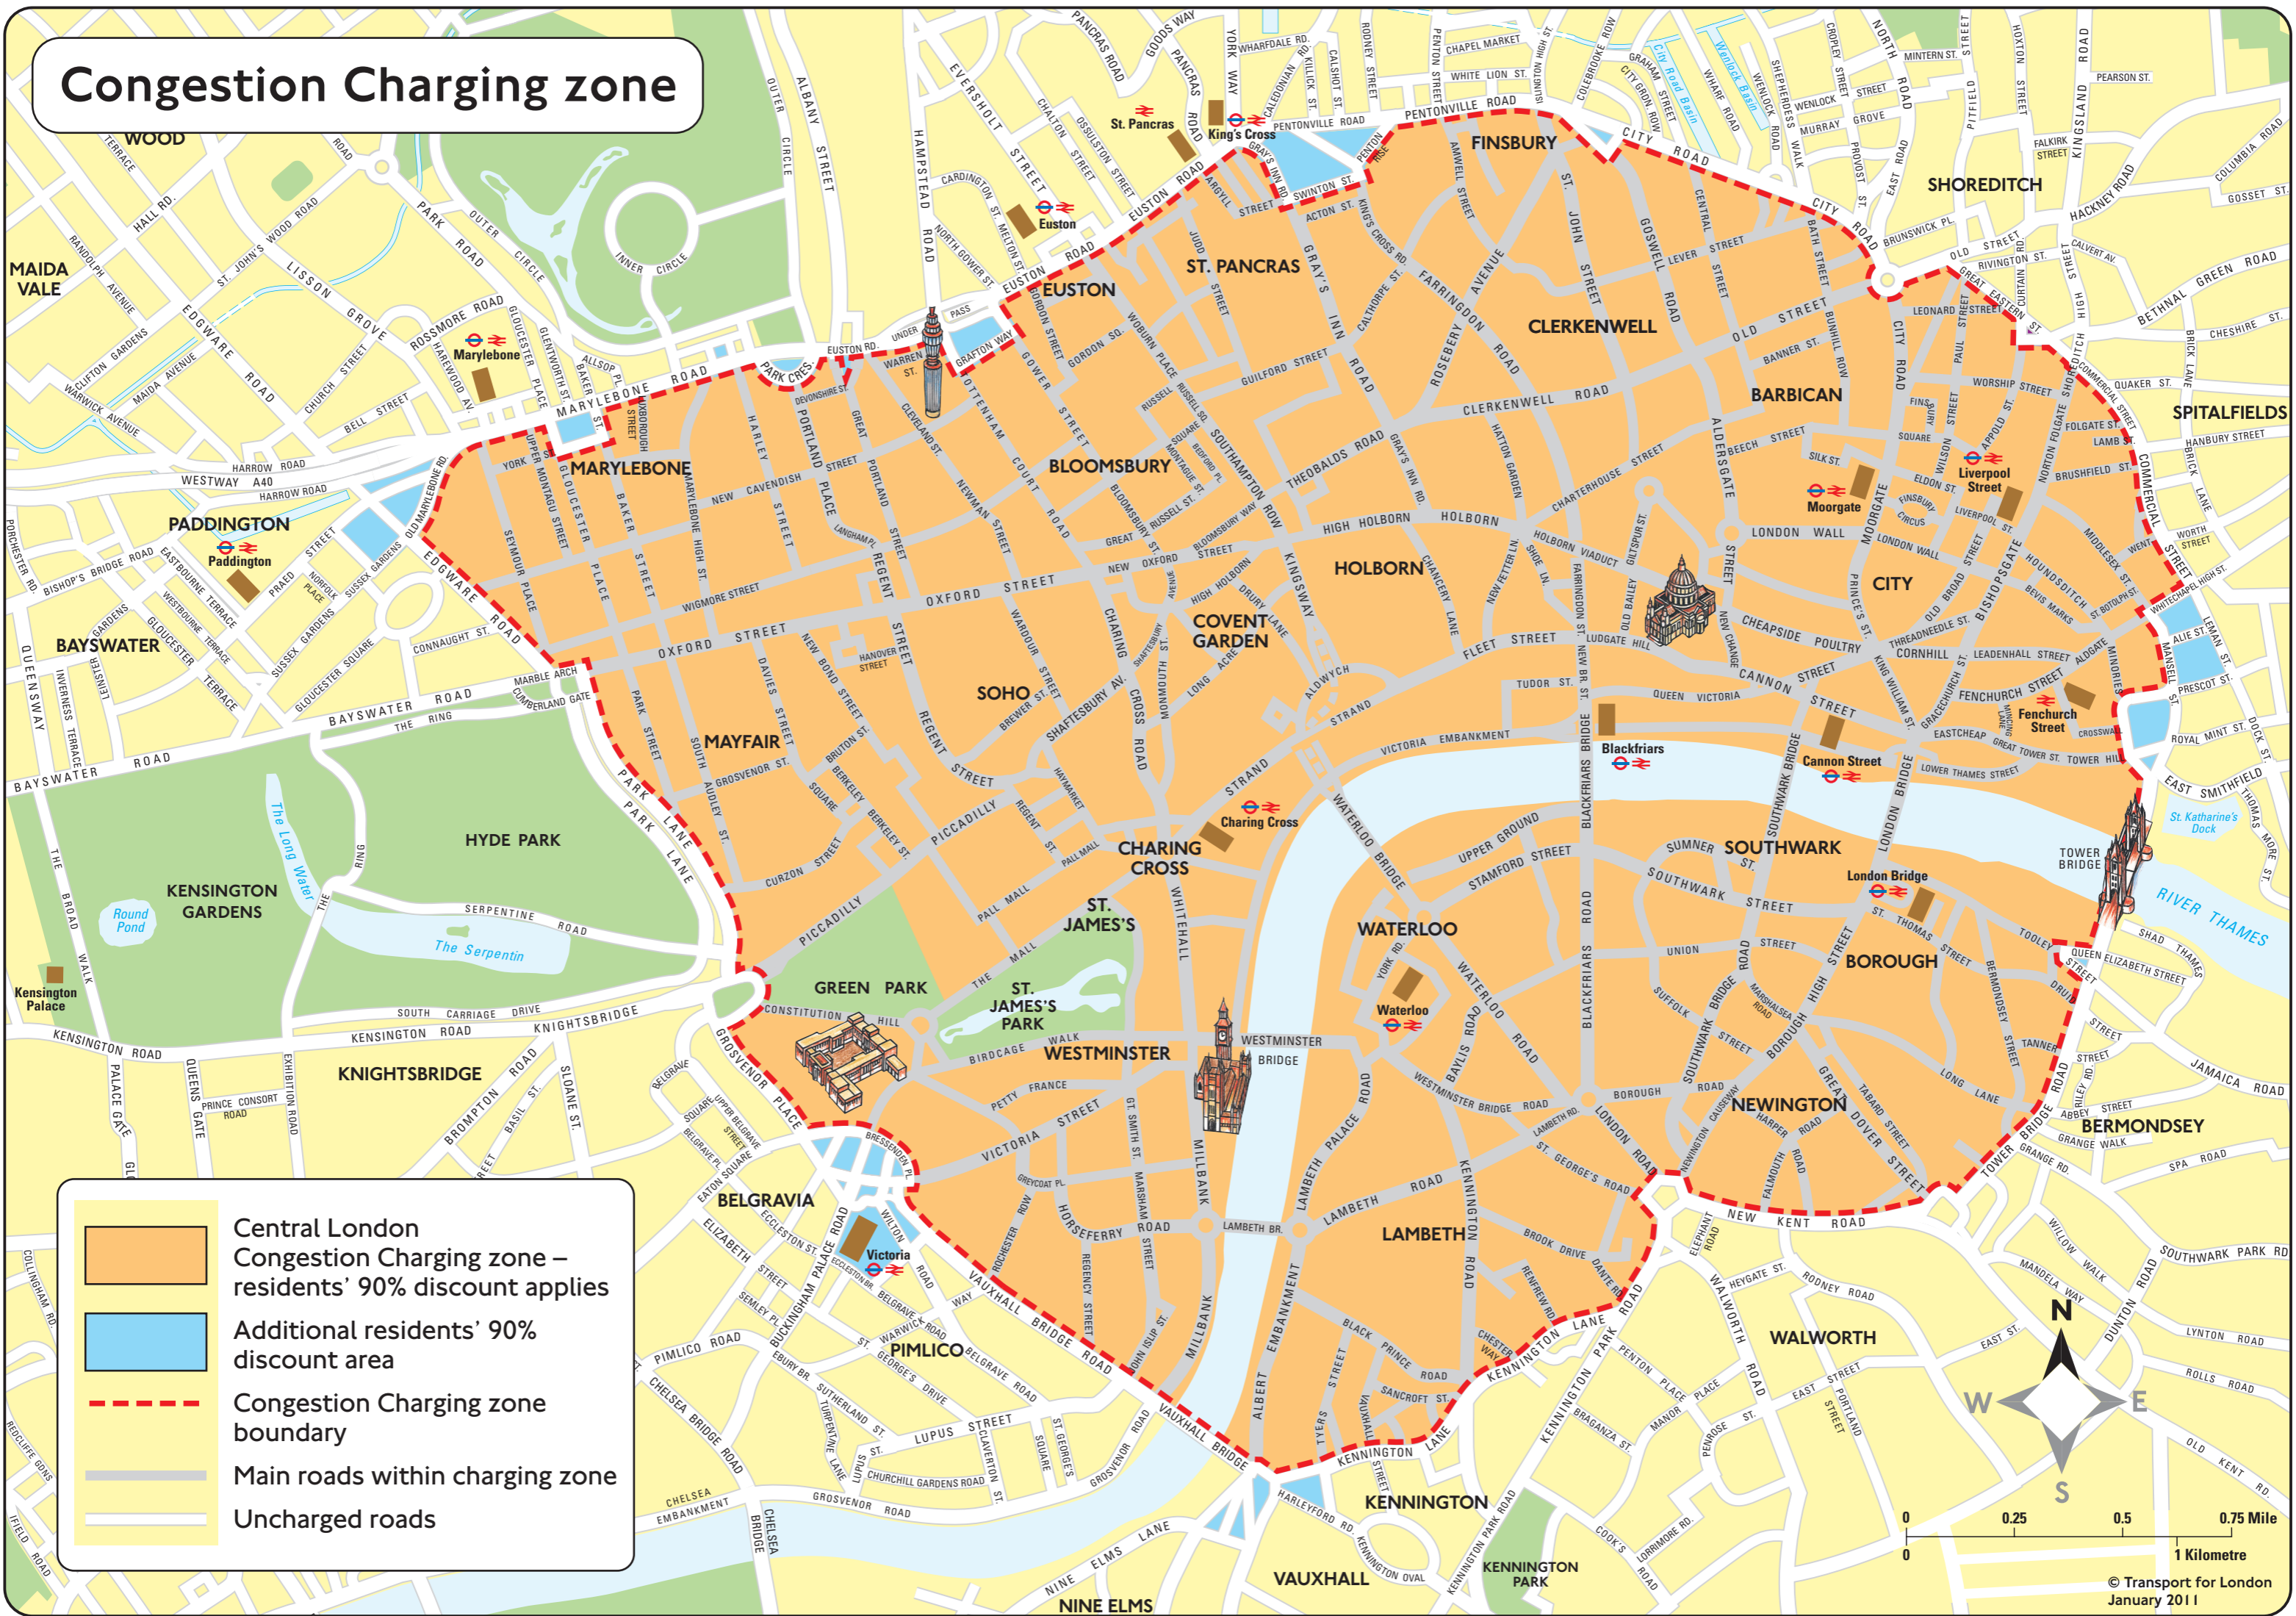

# Congestion Charging zone

	Central London Congestion Charging zone – residents' 90% discount applies
	Additional residents' 90% discount area
	Congestion Charging zone boundary
	Main roads within charging zone
	Uncharged roads